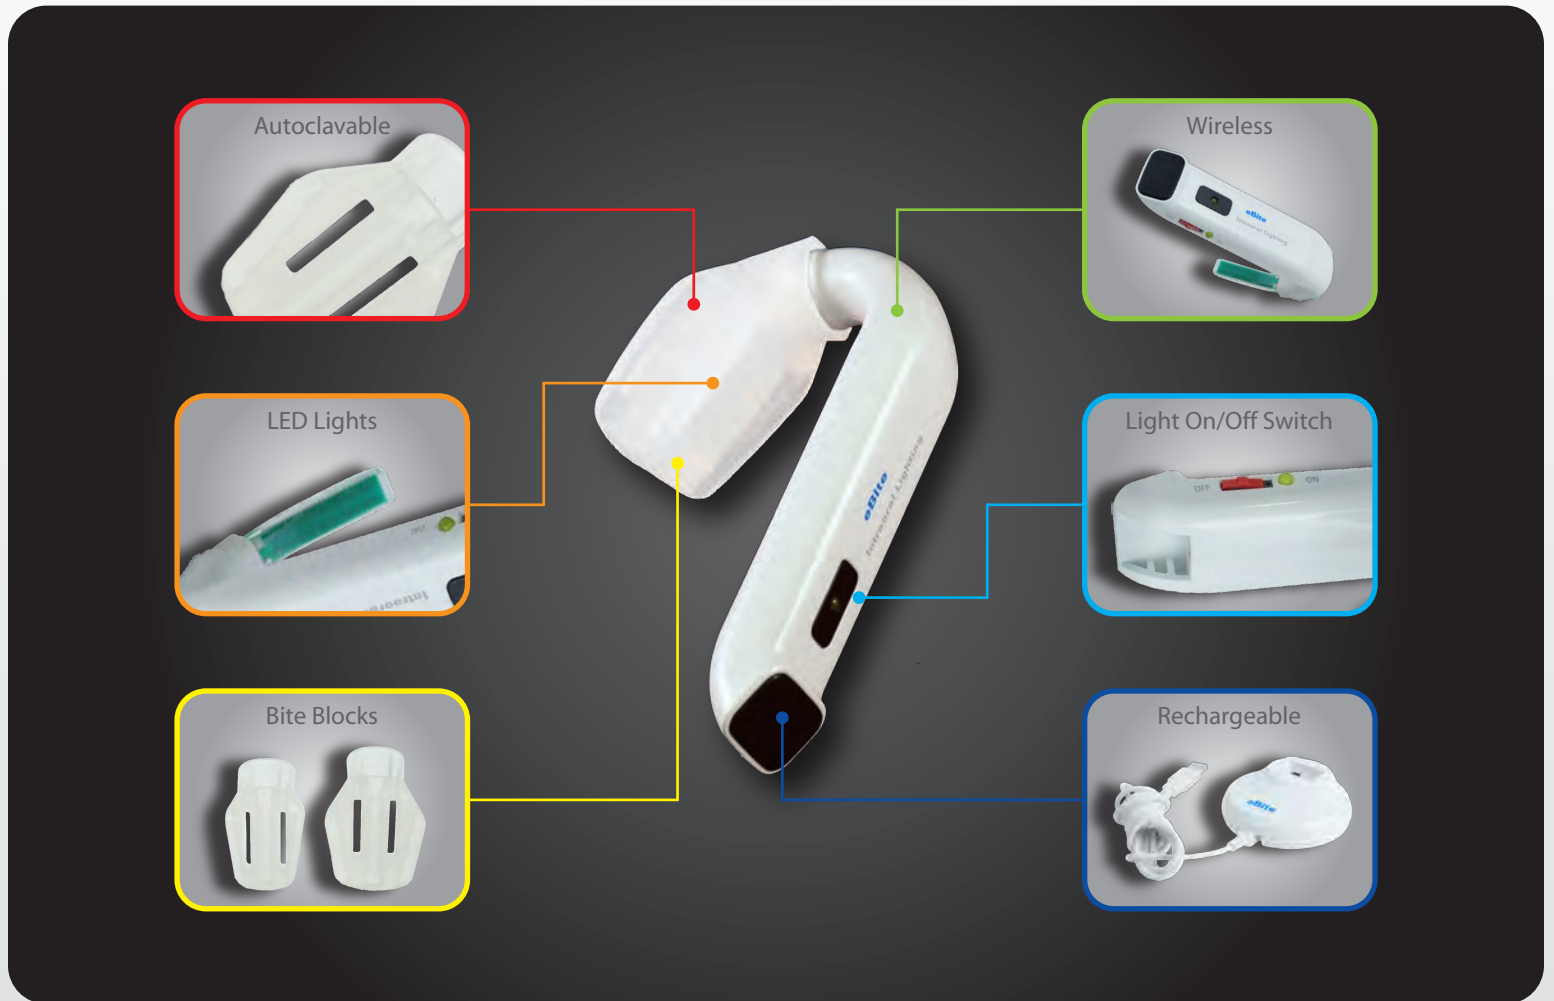

eBite

Wireless & Rechargeable
Intraoral Lighting System

Liberating dentistry, one hand at a time

Wireless

Rechargeable

Bite Block

Light

■ Product Features

■ Specifications

Biteblock	Autoclavable Silicone material (Large and small sizes available)
LED Light	Illuminance: 5,000~8,000 lux Color temperature: 5,500K Operation life: 50,000 hours
Battery	Li-Polymer Rechargeable battery
Power Adapter	Input: 100~200VAC / 50~60Hz Output: DC 5.0V / 1.0A